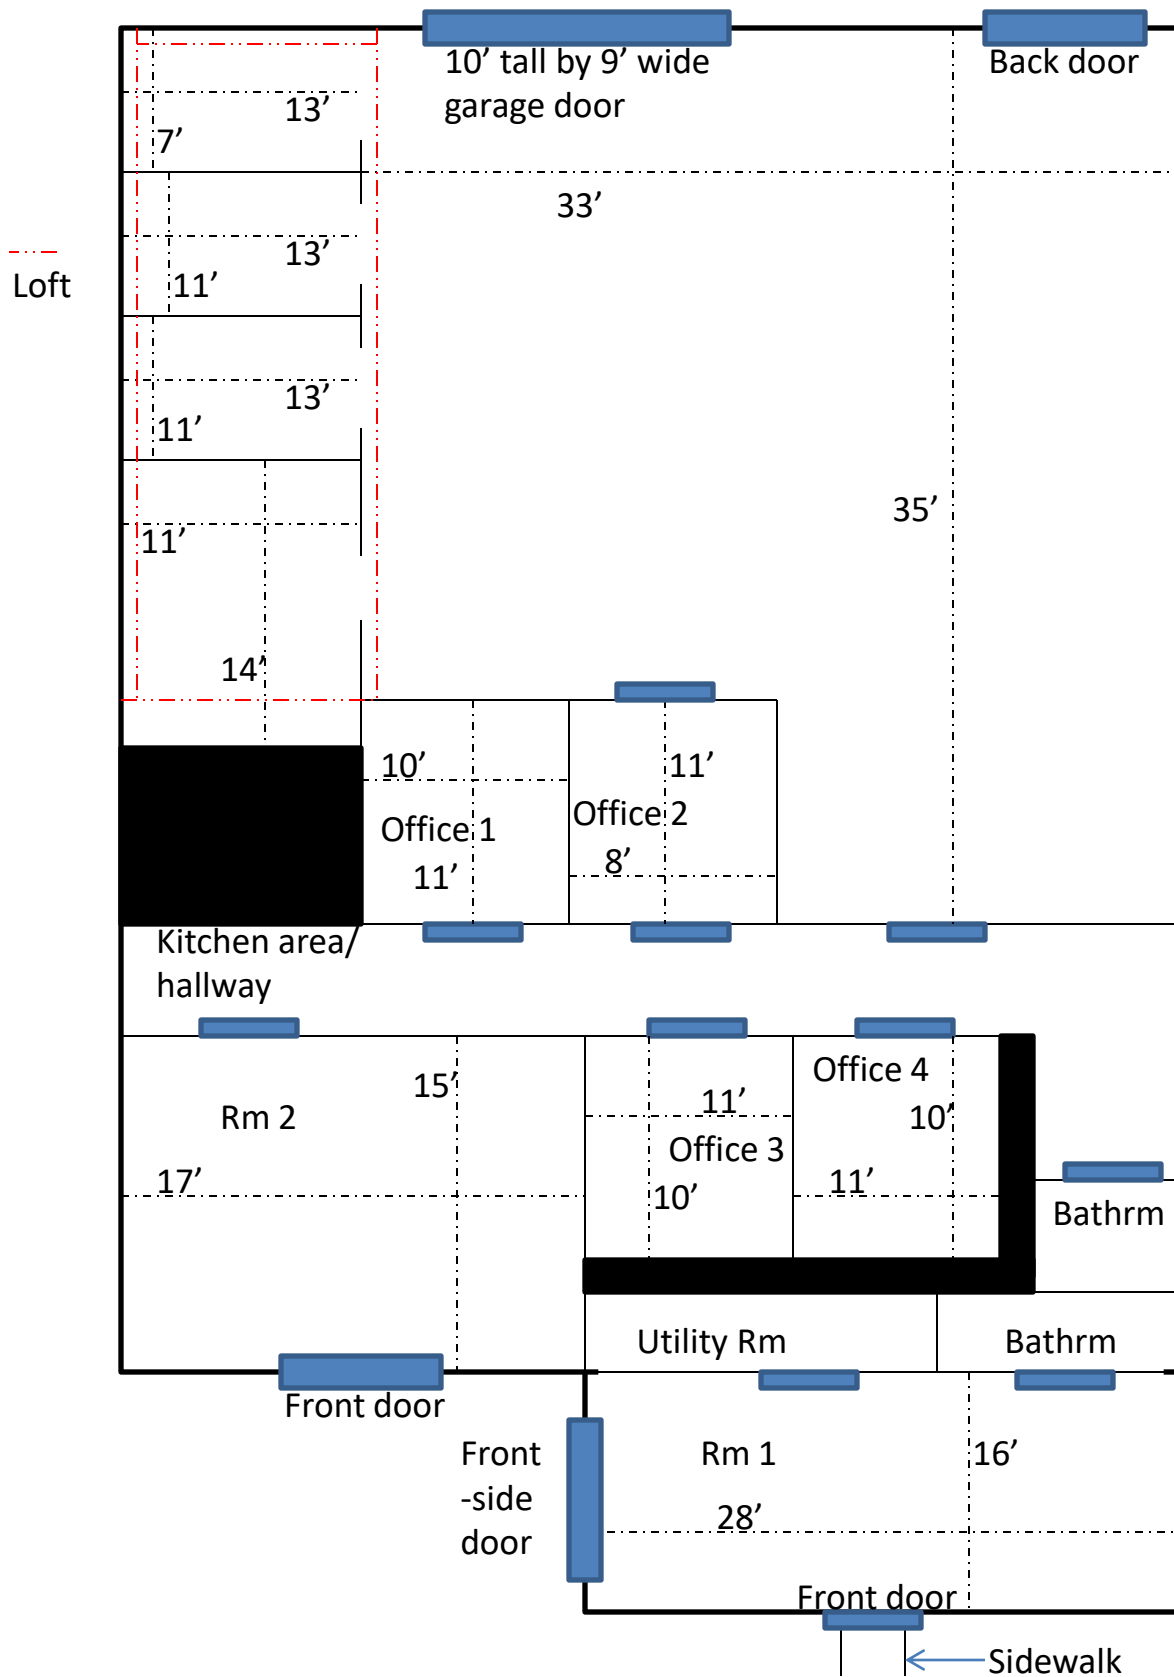

FLOOR PLAN

of 2524 E Pontiac St. Fort Wayne, IN. 46803

E. Pontiac Street